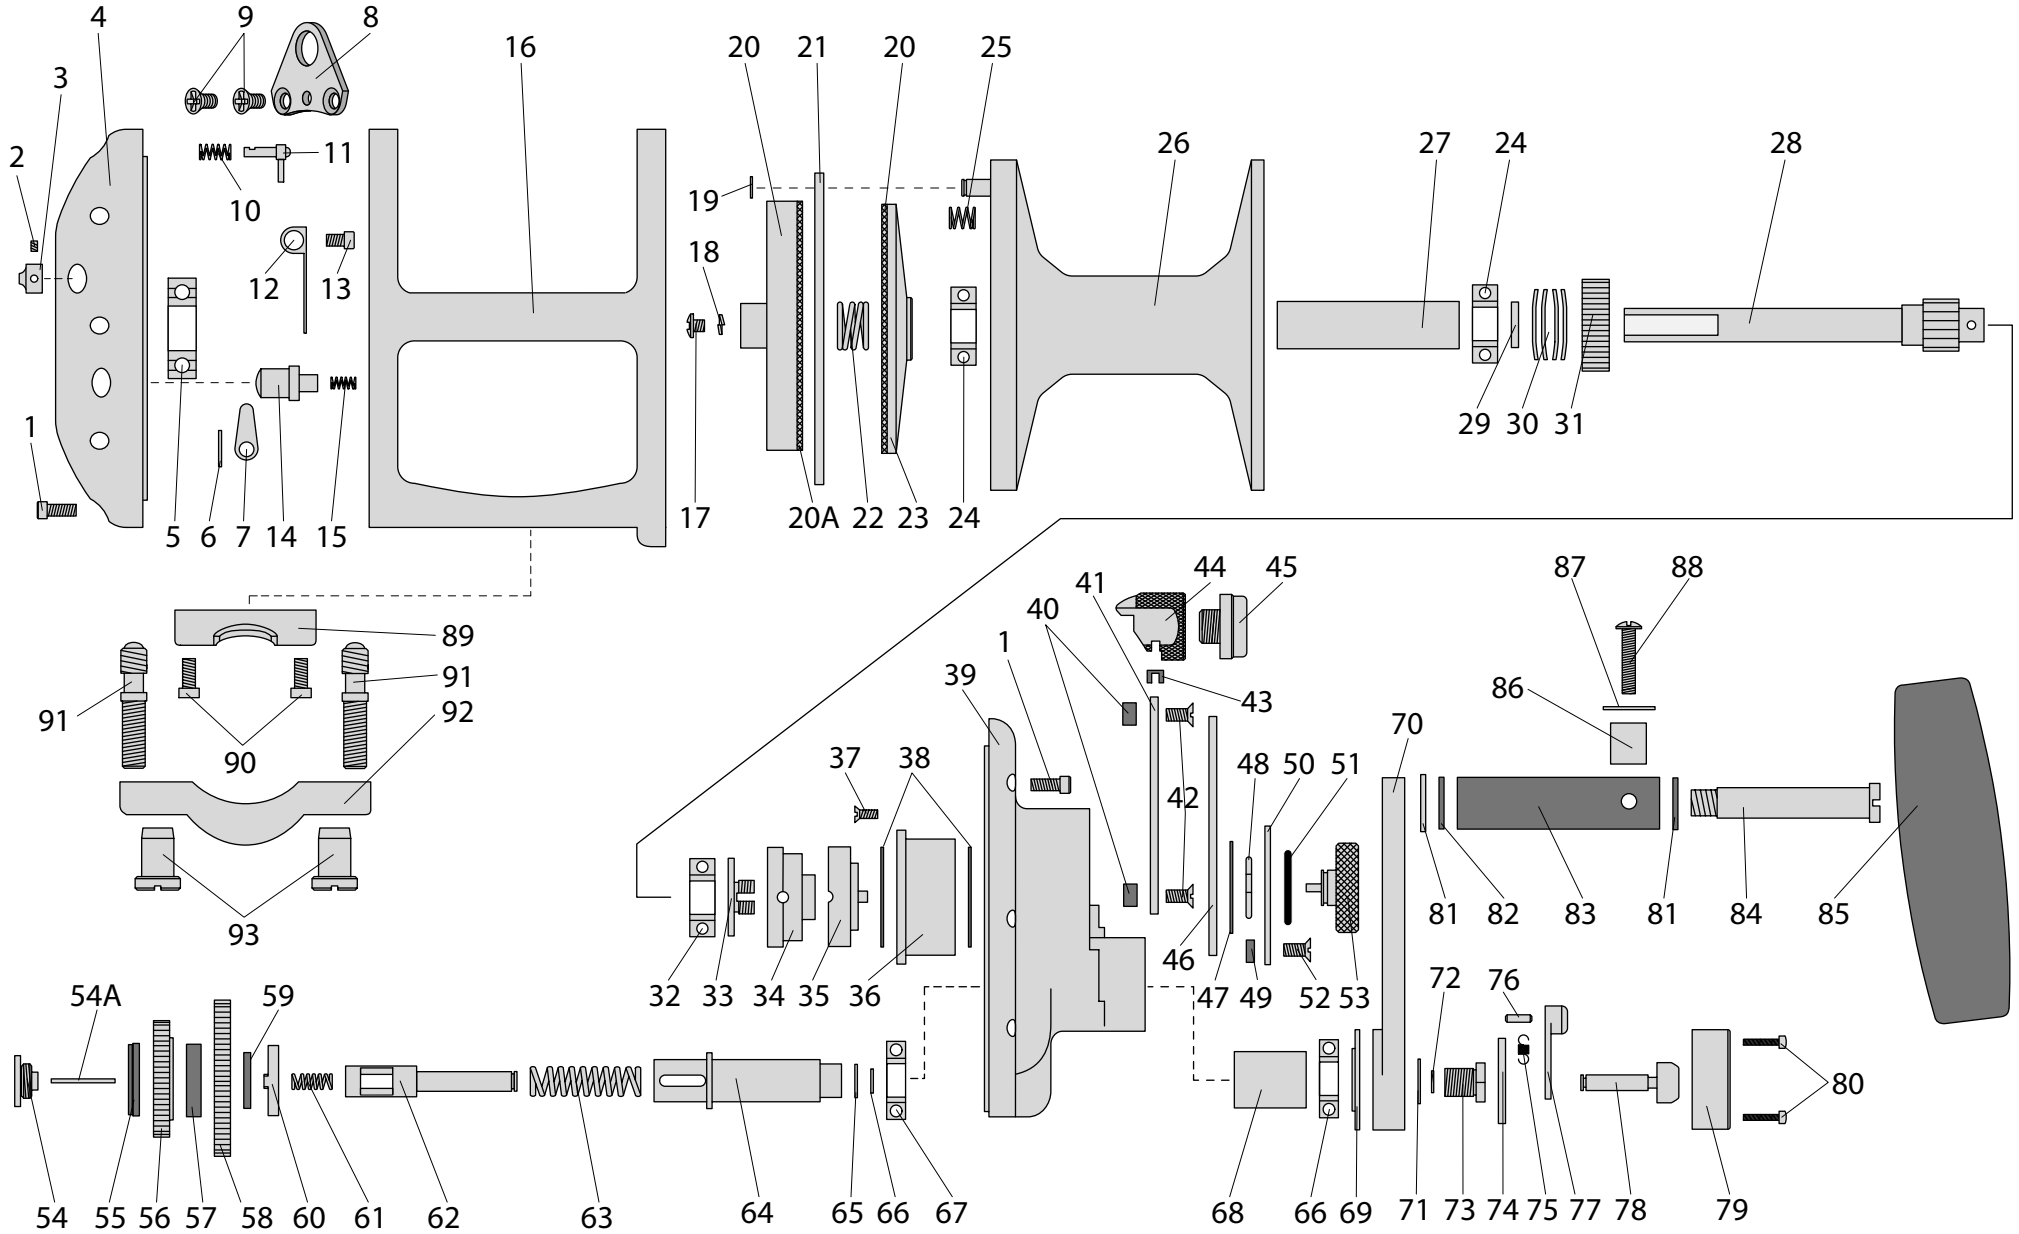

**Models Pro EX 4/02 Parts List**

1 - End Housing Screw (16 req.)	EXW402-001	38- Cam Housing Washer (2 req.)	EXW402-038	75- Release Arm Spring	EXW402-075
2 - Clicker Knob Screw	EXW402-002	39- End Housing	EXW402-039	76- Spring Pin	EXW402-076
3 - Clicker Knob	EXW402-003	40- Spacer (3 req.)	EXW402-040	77- Release Arm	EXW402-077
4 - End Cap Housing	EXW402-004	41- Slide Plate	EXW402-041	78- Push Knob	EXW402-078
5 - End Cap Bearing	EXW402-005	42- Plate Screw (3 req.)	EXW402-042	79- Crank Arm Cover	EXW402-079
6 - Under Dog Washer (2 req.)	EXW402-006	43- Knob Slide	EXW402-092	80- Cover Screws (2 req.)	EXW402-080
7 - Dog (2 req.)	EXW402-007	44- Drag Knob Head	EXW402-044	81- Crank Arm Washer	EXW402-081
8 - Harness Lag (2 req.)	EXW402-008	45- Drag Knob Nut	EXW402-092	82- Handle Stem Washer (2 req.)	EXW402-082
9 - Screws (8 req.)	EXW402-009	46- Drag Arm	EXW402-046	83- Handle Stem	EXW402-083
10- Clicker Spring	EXW402-010	47- Teflon Washer	EXW402-047	84- Shoulder Bolt	EXW402-084
11- Clicker	EXW402-011	48- Preset Button C-Clip	EXW402-048	85- Handle	EXW402-085
12- Dog Spring (2 req.)	EXW402-012	49- Plate Washer	EXW402-049	86- Lock Screw Nut	EXW402-086
13- Spring Screw (2 req.)	EXW402-013	50- Cover Plate	EXW402-050	87- Lock Screw Washer	EXW402-087
14- Spool Stop Knob	EXW402-014	51- O-Ring	EXW402-051	88- Handle Lock Screw	EXW402-088
15- Stop Knob Spring	EXW402-015	52- Cover Plate Screw (3 req.)	EXW402-052	89- Rod Mount	EXW402-089
16- Body	EXW402-016	53- Preset Knob	EXW402-053	90- Mount Screw (4 req.)	EXW402-090
17- Left Break Screw	EXW402-017	54- Stop Nut	EXW402-054	91- Rod Mount Bolt (2 req.)	EXW402-091
18- L/B Lock Washer	EXW402-018	55- Left Washer	EXW402-055	92- Rod Mount Clamp	EXW402-092
19- Brake Disc Pin E-Clip (3 req.)	EXW402-019	56- Low Speed Gear	EXW402-054	93 -Clamp Nut (2 req.)	EXW402-093
20- Left Brake	EXW402-020	57- Center Washer	EXW402-055		
21- Disc Brake	EXW402-021	58- High Speed Gear	EXW402-058		
22- Brake Retracting Spring	EXW402-022	59-Right Washer	EXW402-059		
23- Right Brake	EXW402-023	60- Shaft Fork	EXW402-060		
24- Spool Bearing (2 req.)	EXW402-024	61- Fork Spring	EXW402-061		
25- Brake Pin Spring (3 req.)	EXW402-025	62- Pusher	EXW402-062		
26- Spool	EXW402-026	63- Pusher Spring	EXW402-063		
27- Spool Tube	EXW502-027	64- Drive Shaft	EXW402-064		
28- Spool Shaft	EXW502-028	65- Pusher Washer	EXW402-065		
29- Spacer Washer	EXW502-029	66- Pusher E-Clip	EXW402-066		
30- Belleville Washers (4 req.)	EXW502-030	67- Drive Shaft Bearing (2 req.)	EXW402-067		
31- Low Speed Pinion Gear	EXW502-031	68- Drive Shaft Tube	EXW402-068		
32- Gear Bearing	EXW502-032	69- Drive Shaft Washer	EXW402-069		
33- Preset Nut	EXW502-033	70- Crank Arm	EXW402-070		
34- Male Cam	EXW502-034	71- Washer	EXW402-071		
35- Female Cam	EXW502-035	72- Push Pin E-Clip	EXW402-072		
36- Cam Housing	EXW502-036	73- Crank Arm Nut	EXW402-073		
37- Cam Housing Screw (2 req.)	EXW502-037	74- Lock Plate	EXW402-074		